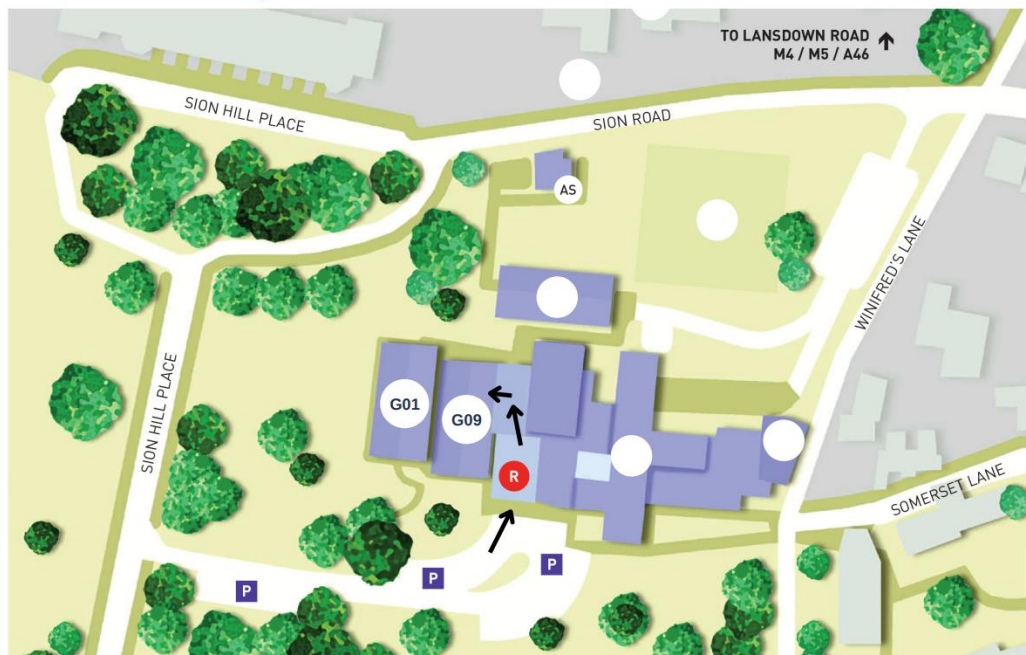

Finding your way to Bath Spa University Sion Hill Campus:

The Bath Spa University's Sion Hill campus is situated within the beautiful World Heritage City of Bath, and just to the North of the city centre.

The nearest train station is [Bath Spa train station](#) with good bus connections to the campus as well as taxis. The Route map for the bus is [here](#).

There is also [Landsdown Park and Ride](#) delegates can park and then get off half way down, then walk to Sion Hill.

Conference Room:

The building is the Sion Hill Campus (shown on the map attached).

The HAMMAR seminar day room is conferencing **room G09**, this is marked on the map below.

You enter through reception, up the stairs, and then there are some double doors which lead you through. Security will be there to direct you also should you need it.

There will be some directional signage on the front of the building for HAMMAR too.

Sion Hill Campus

R Reception

P Parking