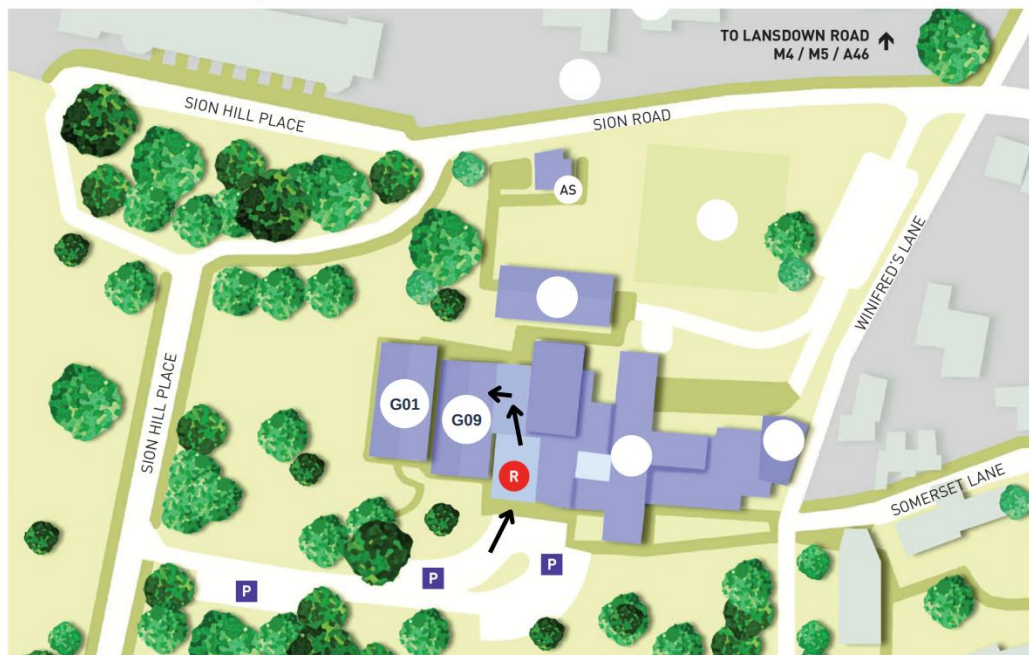

Finding your way to Bath Spa University Sion Hill Campus:

The Bath Spa University's Sion Hill campus is situated within the beautiful World Heritage City of Bath, and just to the North of the city centre.

The nearest train station is [Bath Spa train station](#) with good bus connections to the campus as well as taxis. The Route map for the bus is [here](#).

There is also [Landsdown Park and Ride](#) delegates can park and then get off half way down, then walk to Sion Hill.

Conference Room:

The building is the Sion Hill Campus (shown on the map attached).

The HAMMAR seminar day room is conferencing **room G09**, this is marked on the map below.

You enter through reception, up the stairs, and then there are some double doors which lead you through. Security will be there to direct you also should you need it.

There will be some directional signage on the front of the building for HAMMAR too.

Sion Hill Campus

R Reception

P Parking