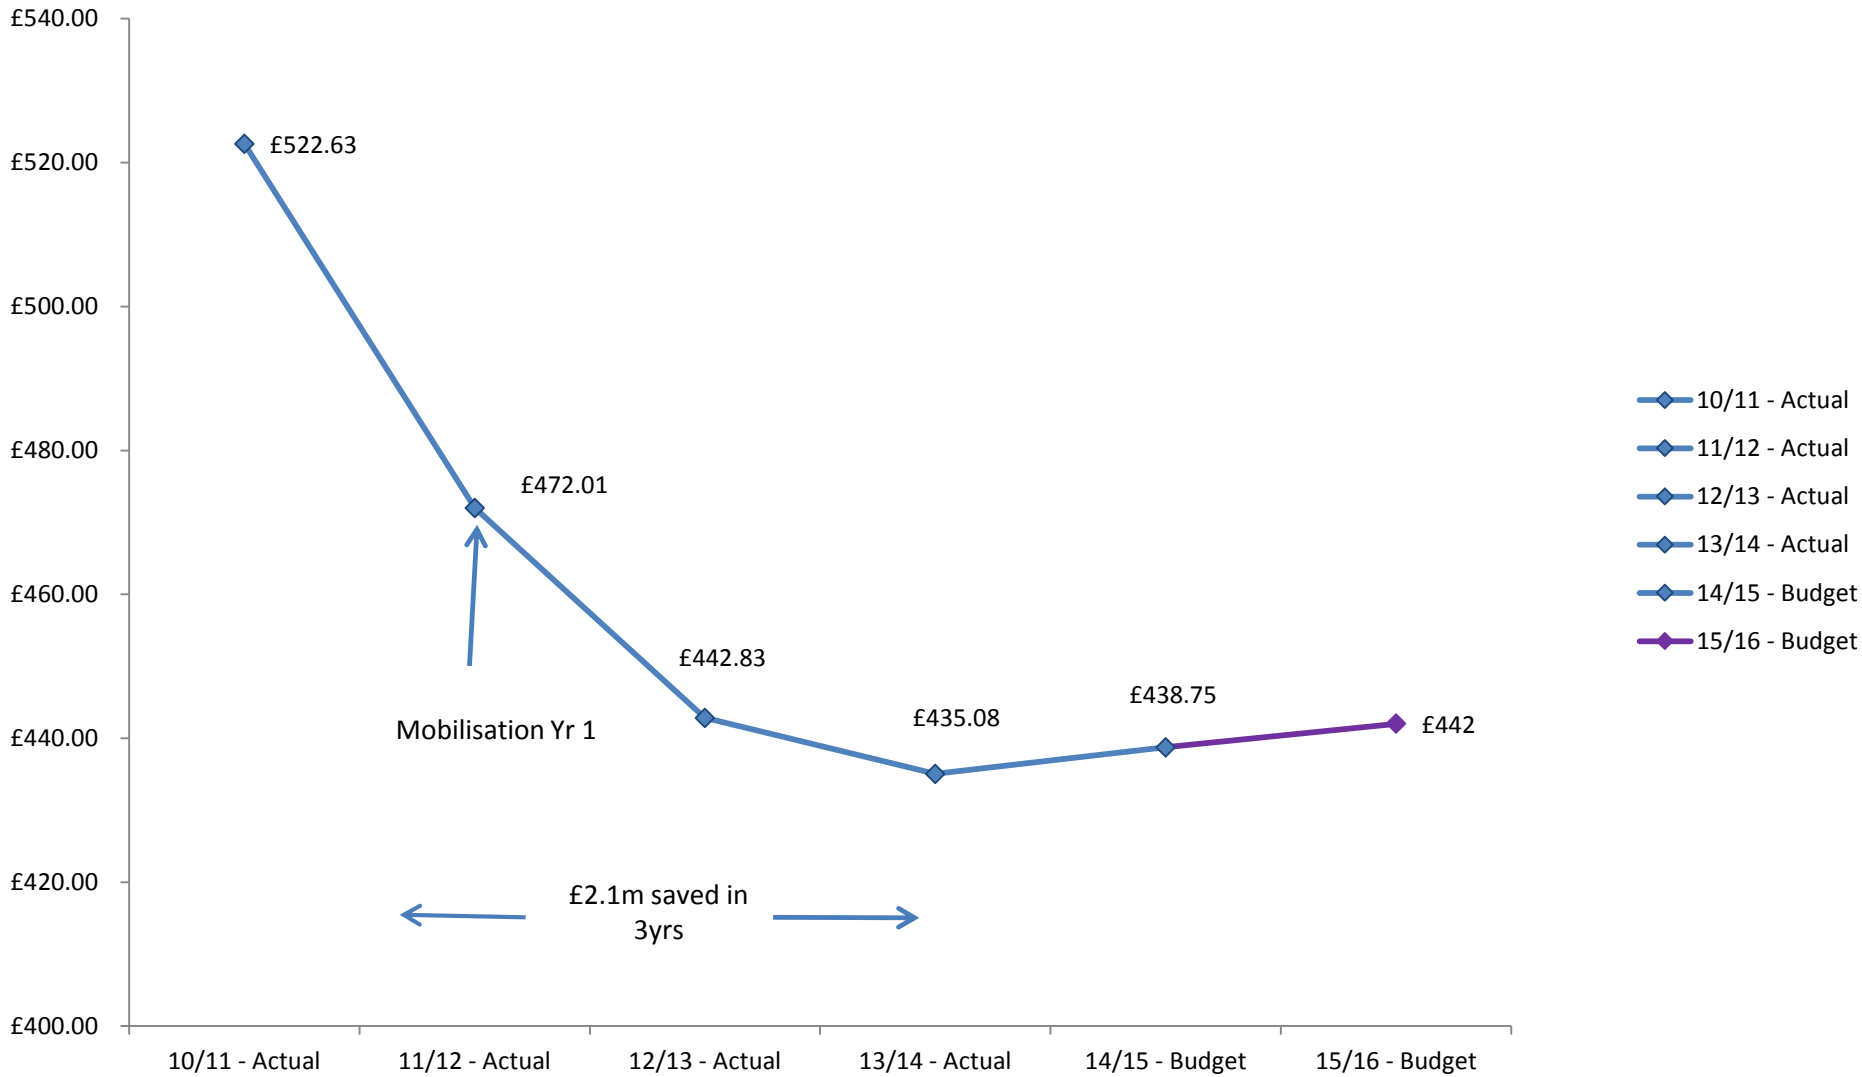

Responsive Maintenance Cost Per Unit